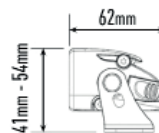

LINEAR

LINEAR-18 ELITE PLUS POSITION LIGHT

- Combination of highly efficient 3W 'premium bin' LEDs
- Vacuum-metallised optics deliver wide spread of light
- Integrated Position Lights for added safety and improved styling
- Flexible mounting options – anti-theft mounting brackets included
- Sleek, low profile design facilitates installation
- Electronic thermal management
- Designed & manufactured in the UK

Horizontal: 42°
Vertical: 15°
(2% of peak)

TECHNICAL SPECIFICATIONS

E-MARK REF	45
VOLTAGE RANGE	9V - 32V
RAW LUMENS	12150
BEAM PATTERN	Wide
BEAM DISTANCE (0.25LX)	975m
# HIGH POWER LEDS	18
POWER CONSUMPTION	126 Watts
CURRENT DRAW†	8.8 Amps
LED LIFE	50,000 Hrs*
WEIGHT	1090g

* LED Manufacturers Specifications †At 14.4 Volts

MOUNTING OPTIONS:

(Centre Mount kit sold separately)

(Anti-theft fasteners included)

LAZER LAMPS LTD

Units 1+2, Harlow Mill Business Centre, Riverway, Harlow, Essex. CM20 2FD. UK
Tel: +44(0)1992 677374
Email: sales@lazerlamps.com
www.lazerlamps.com

LAZER

HIGH PERFORMANCE LIGHTING