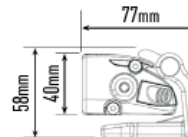

LINEAR

LINEAR-18 ELITE PLUS POSITION LIGHT

- Combination of highly efficient 3W 'premium bin' LEDs
- Vacuum-metallised optics deliver wide spread of light
- Integrated Position Lights for added safety and improved styling
- Flexible mounting options – anti-theft mounting brackets included
- Sleek, low profile design facilitates installation
- Electronic thermal management
- Designed & manufactured in the UK

Horizontal: 42°
Vertical: 15°
(2% of peak)

TECHNICAL SPECIFICATIONS

E-MARK REF	45
VOLTAGE RANGE	9V - 32V
RAW LUMENS	12150
BEAM PATTERN	Wide
BEAM DISTANCE (0.25LX)	975m
# HIGH POWER LEDS	18
POWER CONSUMPTION	126 Watts
CURRENT DRAW†	8.8 Amps
LED LIFE	50,000 Hrs*
WEIGHT	1090g

* LED Manufacturers Specifications †At 14.4 Volts

MOUNTING OPTIONS:

(Centre Mount kit sold separately)

(Anti-theft fasteners included)

LAZER LAMPS LTD

Units 1+2, Harlow Mill Business Centre, Riverway, Harlow, Essex. CM20 2FD. UK
Tel: +44(0)1992 677374
Email: sales@lazerlamps.com
www.lazerlamps.com

LAZER

HIGH PERFORMANCE LIGHTING