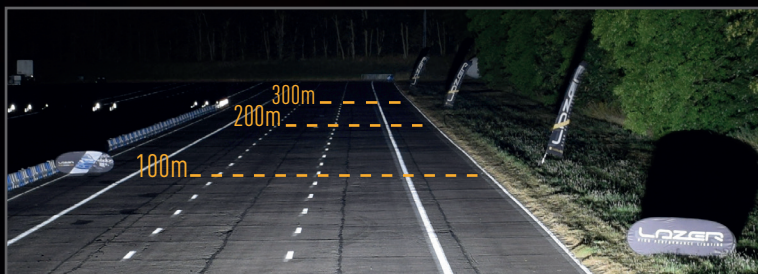

## LINEAR-18 ELITE PLUS POSITION LIGHT

Quite simply the ultimate in low profile auxiliary LED lighting for the road and passenger car market, now available with the added styling and safety benefits of integrated Position Light function. The Linear-18 Elite with position light provides astonishing levels of light output, optimised for everyday road use, where either space is a limiting factor in regards any installation, or the preference is for a sleek, aerodynamic solution to get noticed more at night than during the day. The Linear-18 Elite utilises a combination of 36x highly efficient 3W LEDs, which together deliver 12,150 lumens, and 1 lux to 488m.