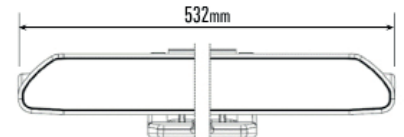

LINEAR

LINEAR-18 ELITE PLUS POSITION LIGHT

- Combination of highly efficient 3W 'premium bin' LEDs
- Vacuum-metallised optics deliver wide spread of light
- Integrated Position Lights for added safety and improved styling
- Flexible mounting options – anti-theft mounting brackets included
- Sleek, low profile design facilitates installation
- Electronic thermal management
- Designed & manufactured in the UK

Horizontal: 42°
Vertical: 15°
(2% of peak)

TECHNICAL SPECIFICATIONS

E-MARK REF	45
VOLTAGE RANGE	9V - 32V
RAW LUMENS	12150
BEAM PATTERN	Wide
BEAM DISTANCE (0.25LX)	975m
# HIGH POWER LEDS	18
POWER CONSUMPTION	126 Watts
CURRENT DRAW†	8.8 Amps
LED LIFE	50,000 Hrs*
WEIGHT	1090g

* LED Manufacturers Specifications †At 14.4 Volts

MOUNTING OPTIONS:

(Centre Mount kit sold separately)

(Anti-theft fasteners included)

LAZER LAMPS LTD

Units 1+2, Harlow Mill Business Centre, Riverway, Harlow, Essex. CM20 2FD. UK
Tel: +44(0)1992 677374
Email: sales@lazerlamps.com
www.lazerlamps.com

LAZER

HIGH PERFORMANCE LIGHTING