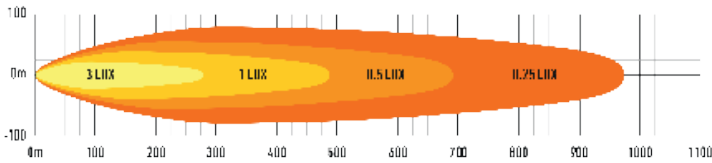

LINEAR

LINEAR-18 ELITE PLUS POSITION LIGHT

- Combination of highly efficient 3W 'premium bin' LEDs
- Vacuum-metallised optics deliver wide spread of light
- Integrated Position Lights for added safety and improved styling
- Flexible mounting options – anti-theft mounting brackets included
- Sleek, low profile design facilitates installation
- Electronic thermal management
- Designed & manufactured in the UK

Horizontal: 42°
Vertical: 15°
(2% of peak)

TECHNICAL SPECIFICATIONS

E-MARK REF	45
VOLTAGE RANGE	9V - 32V
RAW LUMENS	12150
BEAM PATTERN	Wide
BEAM DISTANCE (0.25LX)	975m
# HIGH POWER LEDS	18
POWER CONSUMPTION	126 Watts
CURRENT DRAW†	8.8 Amps
LED LIFE	50,000 Hrs*
WEIGHT	1090g

* LED Manufacturers Specifications †At 14.4 Volts

MOUNTING OPTIONS:

(Centre Mount kit sold separately)

(Anti-theft fasteners included)

LAZER LAMPS LTD

Units 1+2, Harlow Mill Business Centre, Riverway, Harlow, Essex. CM20 2FD. UK
Tel: +44(0)1992 677374
Email: sales@lazerlamps.com
www.lazerlamps.com

LAZER

HIGH PERFORMANCE LIGHTING