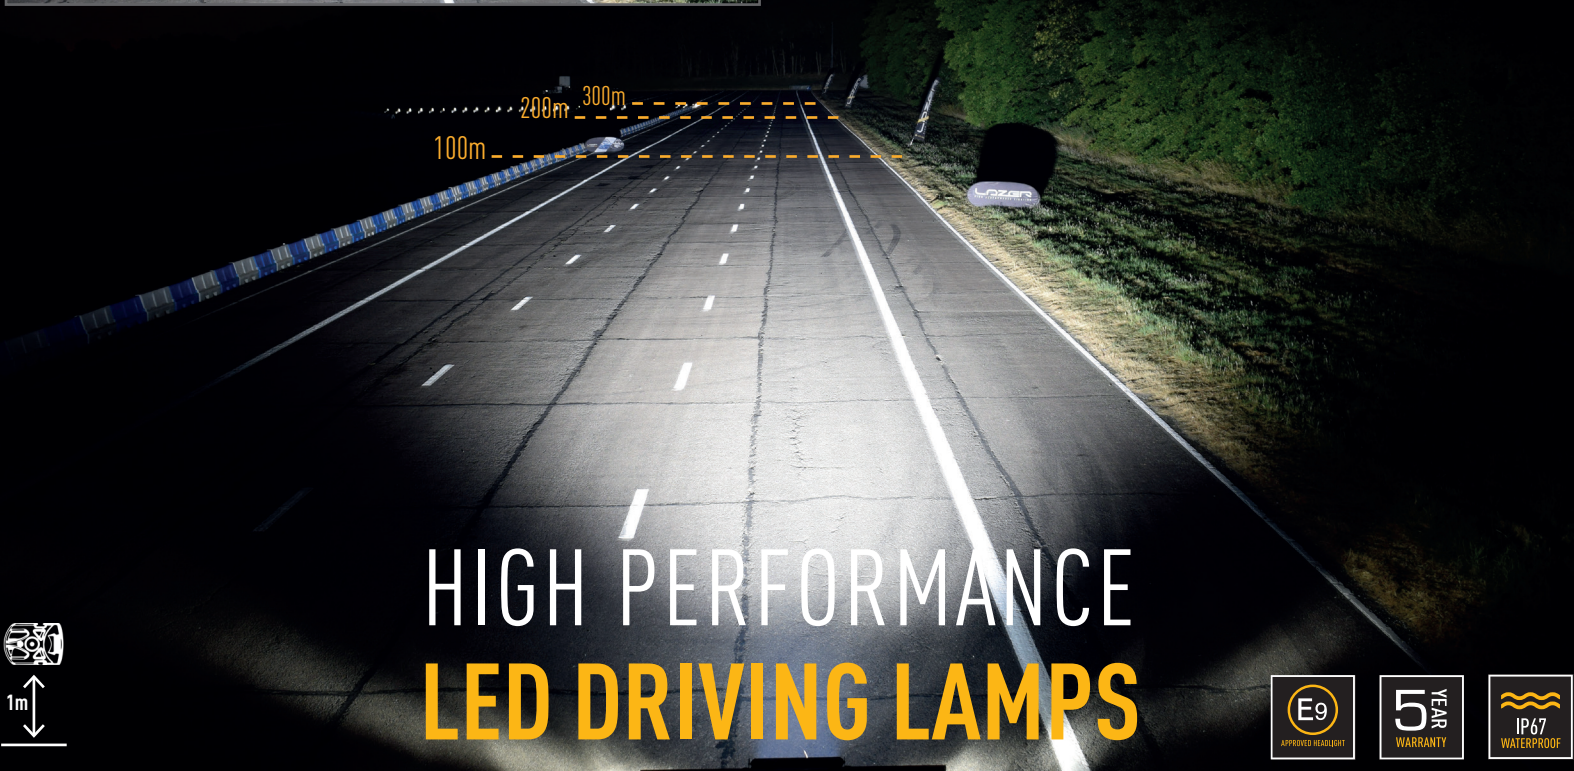

## LINEAR-18 ELITE PLUS POSITION LIGHT

Quite simply the ultimate in low profile auxiliary LED lighting for the road and passenger car market, now available with the added styling and safety benefits of integrated Position Light function. The Linear-18 Elite with position light provides astonishing levels of light output, optimised for everyday road use, where either space is a limiting factor in regards any installation, or the preference is for a sleek, aerodynamic solution to get noticed more at night than during the day. The Linear-18 Elite utilises a combination of 36x highly efficient 3W LEDs, which together deliver 12,150 lumens, and 1 lux to 488m.

HIGH PERFORMANCE  
LED DRIVING LAMPS

## LINEAR-18 ELITE PLUS POSITION LIGHT

- Combination of highly efficient 3W 'premium bin' LEDs
- Vacuum-metallised optics deliver wide spread of light
- Integrated Position Lights for added safety and improved styling
- Flexible mounting options – anti-theft mounting brackets included
- Sleek, low profile design facilitates installation
- Electronic thermal management
- Designed & manufactured in the UK

### TECHNICAL SPECIFICATIONS

E-MARK REF	45
VOLTAGE RANGE	9V - 32V
RAW LUMENS	12150
BEAM PATTERN	Wide
BEAM DISTANCE (0.25LX)	975m
# HIGH POWER LEDS	18
POWER CONSUMPTION	126 Watts
CURRENT DRAW†	8.8 Amps
LED LIFE	50,000 Hrs*
WEIGHT	1090g