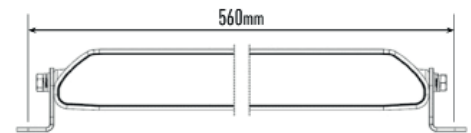

LINEAR

LINEAR-18 ELITE PLUS POSITION LIGHT

- Combination of highly efficient 3W 'premium bin' LEDs
- Vacuum-metallised optics deliver wide spread of light
- Integrated Position Lights for added safety and improved styling
- Flexible mounting options – anti-theft mounting brackets included
- Sleek, low profile design facilitates installation
- Electronic thermal management
- Designed & manufactured in the UK

Horizontal: 42°
Vertical: 15°
(2% of peak)

TECHNICAL SPECIFICATIONS

E-MARK REF	45
VOLTAGE RANGE	9V - 32V
RAW LUMENS	12150
BEAM PATTERN	Wide
BEAM DISTANCE (0.25LX)	975m
# HIGH POWER LEDS	18
POWER CONSUMPTION	126 Watts
CURRENT DRAW†	8.8 Amps
LED LIFE	50,000 Hrs*
WEIGHT	1090g

* LED Manufacturers Specifications †At 14.4 Volts

MOUNTING OPTIONS:

(Centre Mount kit sold separately)

(Anti-theft fasteners included)

LAZER LAMPS LTD

Units 1+2, Harlow Mill Business Centre, Riverway, Harlow, Essex. CM20 2FD. UK
Tel: +44(0)1992 677374
Email: sales@lazerlamps.com
www.lazerlamps.com

LAZER

HIGH PERFORMANCE LIGHTING