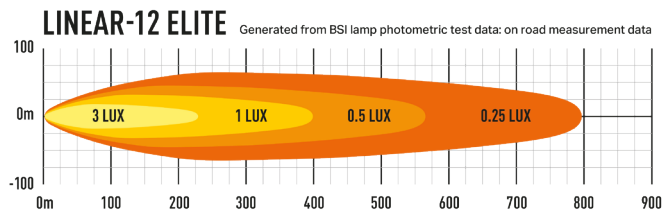

# LINEAR

### TECHNICAL SPECIFICATIONS

|                           |             |
|---------------------------|-------------|
| E-MARK REF                | 37.5        |
| VOLTAGE RANGE             | 9V - 32V    |
| RAW LUMENS                | 8100        |
| BEAM PATTERN              | Wide        |
| BEAM DISTANCE (0.25LX)    | 796m        |
| # HIGH POWER LEDS         | 12          |
| POWER CONSUMPTION         | 84 Watts    |
| CURRENT DRAW <sup>†</sup> | 5.8 Amps    |
| LED LIFE                  | 50,000 Hrs* |
| WEIGHT                    | 800g        |