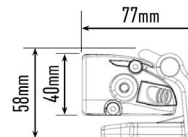

LINEAR

LINEAR-12 ELITE

- Combination of highly efficient 3W 'premium bin' LEDs
- Vacuum-metallised optics deliver wide spread of light
- Flexible mounting options – anti-theft mounting brackets included
- Sleek, low profile design facilitates installation
- Electronic thermal management
- Designed & manufactured in the UK

TECHNICAL SPECIFICATIONS

E-MARK REF	37.5
VOLTAGE RANGE	9V - 32V
RAW LUMENS	8100
BEAM PATTERN	Wide
BEAM DISTANCE (0.25LX)	796m
# HIGH POWER LEDS	12
POWER CONSUMPTION	84 Watts
CURRENT DRAW[†]	5.8 Amps
LED LIFE	50,000 Hrs*
WEIGHT	800g

* LED Manufacturers Specifications †At 14.4 Volts

MOUNTING OPTIONS:

(Centre Mount kit sold separately)

(Anti-theft fasteners included)

LAZER LAMPS LTD

Units 1+2, Harlow Mill Business Centre, Riverway, Harlow, Essex. CM20 2FD. UK

Tel: +44(0)1992 677374

Email: sales@lazerlamps.com

www.lazerlamps.com

LAZER

HIGH PERFORMANCE LIGHTING