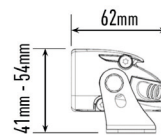

LINEAR

LINEAR-12 ELITE

- Combination of highly efficient 3W 'premium bin' LEDs
- Vacuum-metallised optics deliver wide spread of light
- Flexible mounting options – anti-theft mounting brackets included
- Sleek, low profile design facilitates installation
- Electronic thermal management
- Designed & manufactured in the UK

TECHNICAL SPECIFICATIONS

E-MARK REF	37.5
VOLTAGE RANGE	9V - 32V
RAW LUMENS	8100
BEAM PATTERN	Wide
BEAM DISTANCE (0.25LX)	796m
# HIGH POWER LEDS	12
POWER CONSUMPTION	84 Watts
CURRENT DRAW[†]	5.8 Amps
LED LIFE	50,000 Hrs*
WEIGHT	800g

* LED Manufacturers Specifications †At 14.4 Volts

MOUNTING OPTIONS:

(Centre Mount kit sold separately)

(Anti-theft fasteners included)

LAZER LAMPS LTD

Units 1+2, Harlow Mill Business Centre, Riverway, Harlow, Essex. CM20 2FD. UK

Tel: +44(0)1992 677374

Email: sales@lazerlamps.com

www.lazerlamps.com

LAZER

HIGH PERFORMANCE LIGHTING