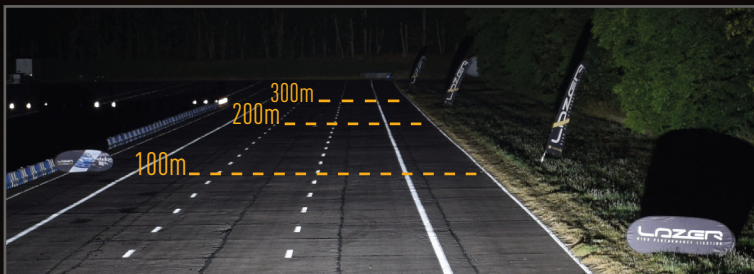

## LINEAR-12

Quite simply the ultimate in low profile auxiliary LED lighting, the Linear-12 Elite can be mounted as a single lamp fixture or in pairs, for an ECE approved solution that provides superior levels of light output, optimised for everyday road use, where either space is a limiting factor in regards any installation, or the preference is for a sleek, aerodynamic solution to get noticed more at night than during the day. The Linear-12 Elite utilises a combination of highly efficient 3W LEDs, the same as used in our 2018 WRC lighting solutions, which together deliver 8,100 lumens, and 1 lux to 400m.