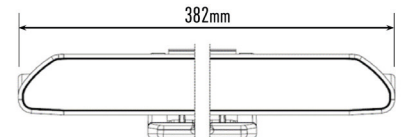

LINEAR

LINEAR-12 ELITE

- Combination of highly efficient 3W 'premium bin' LEDs
- Vacuum-metallised optics deliver wide spread of light
- Flexible mounting options – anti-theft mounting brackets included
- Sleek, low profile design facilitates installation
- Electronic thermal management
- Designed & manufactured in the UK

TECHNICAL SPECIFICATIONS

E-MARK REF	37.5
VOLTAGE RANGE	9V - 32V
RAW LUMENS	8100
BEAM PATTERN	Wide
BEAM DISTANCE (0.25LX)	796m
# HIGH POWER LEDS	12
POWER CONSUMPTION	84 Watts
CURRENT DRAW[†]	5.8 Amps
LED LIFE	50,000 Hrs*
WEIGHT	800g

* LED Manufacturers Specifications †At 14.4 Volts

MOUNTING OPTIONS:

(Centre Mount kit sold separately)

(Anti-theft fasteners included)

LAZER LAMPS LTD

Units 1+2, Harlow Mill Business Centre, Riverway, Harlow, Essex. CM20 2FD. UK

Tel: +44(0)1992 677374

Email: sales@lazerlamps.com

www.lazerlamps.com

LAZER

HIGH PERFORMANCE LIGHTING