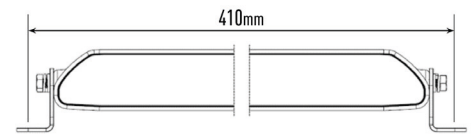

LINEAR

LINEAR-12 ELITE

- Combination of highly efficient 3W 'premium bin' LEDs
- Vacuum-metallised optics deliver wide spread of light
- Flexible mounting options – anti-theft mounting brackets included
- Sleek, low profile design facilitates installation
- Electronic thermal management
- Designed & manufactured in the UK

TECHNICAL SPECIFICATIONS

E-MARK REF	37.5
VOLTAGE RANGE	9V - 32V
RAW LUMENS	8100
BEAM PATTERN	Wide
BEAM DISTANCE (0.25LX)	796m
# HIGH POWER LEDS	12
POWER CONSUMPTION	84 Watts
CURRENT DRAW[†]	5.8 Amps
LED LIFE	50,000 Hrs*
WEIGHT	800g

* LED Manufacturers Specifications †At 14.4 Volts

MOUNTING OPTIONS:

(Centre Mount kit sold separately)

(Anti-theft fasteners included)

LAZER LAMPS LTD

Units 1+2, Harlow Mill Business Centre, Riverway, Harlow, Essex. CM20 2FD. UK

Tel: +44(0)1992 677374

Email: sales@lazerlamps.com

www.lazerlamps.com

LAZER

HIGH PERFORMANCE LIGHTING