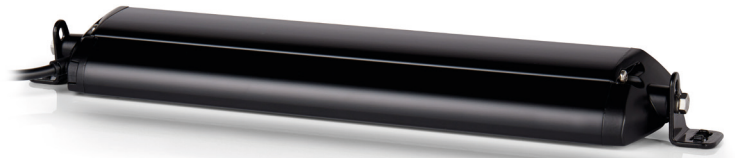

## LINEAR-12

Quite simply the ultimate in low profile auxiliary LED lighting, the Linear-12 Elite can be mounted as a single lamp fixture or in pairs, for an ECE approved solution that provides superior levels of light output, optimised for everyday road use, where either space is a limiting factor in regards any installation, or the preference is for a sleek, aerodynamic solution to get noticed more at night than during the day. The Linear-12 Elite utilises a combination of highly efficient 3W LEDs, the same as used in our 2018 WRC lighting solutions, which together deliver 8,100 lumens, and 1 lux to 400m.

## HIGH PERFORMANCE LED DRIVING LAMPS

## LINEAR-12 ELITE

- Combination of highly efficient 3W 'premium bin' LEDs
- Vacuum-metallised optics deliver wide spread of light
- Flexible mounting options – anti-theft mounting brackets included
- Sleek, low profile design facilitates installation
- Electronic thermal management
- Designed & manufactured in the UK